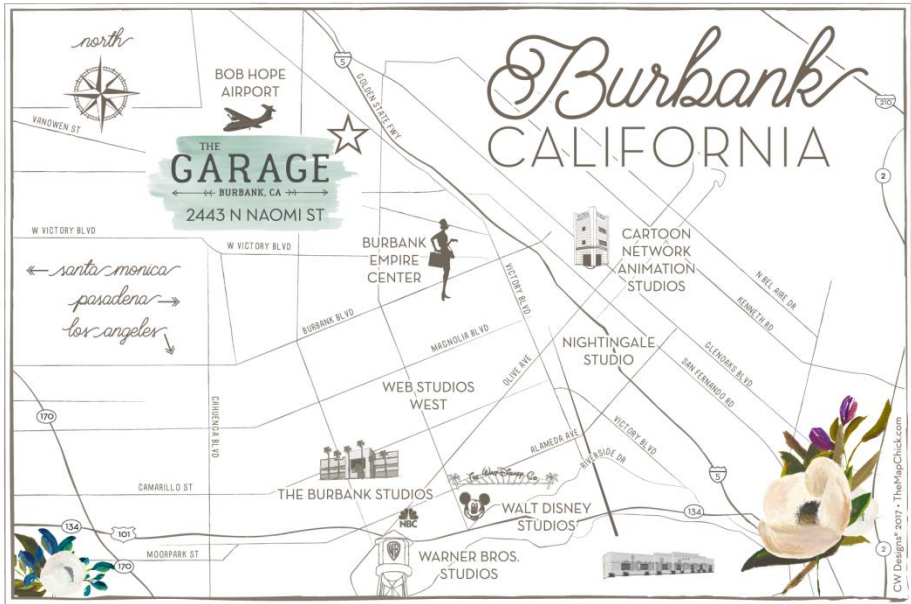

THE GARAGE

←← BURBANK, CA →→

From the North I-5

Take exit 149 for HOLLYWOOD NORTH
 Keep RIGHT at the fork, follow signs for Burbank Airport and merge onto NORTH HOLLYWOOD WAY
 Continue on NORTH HOLLYWOOD WAY.
 Take NORTH SAN FERNANDO BLVD to NORTH NAOMI STREET Merge onto HOLLYWOOD WAY
 Turn RIGHT onto the SAN FERNANDO BLVD. ramp to SOUTH ROAD
 Turn RIGHT onto NORTH SAN FERNANDO BLVD.
 Turn RIGHT onto NORTH NAOMI STREET

From the South I-5

Merge onto I-5N
 Take 148 for BUENA VISTA STREET
 Keep RIGHT at the fork, follow signs for Burbank Airport
 Merge onto NORTH BUENA VISTA STREET
 Merge onto NORTH BUENA VISTA STREET
 Turn RIGHT onto NORTH SAN FERNANDO BLVD
 Sharp LEFT onto NORTH NAOMI STREET